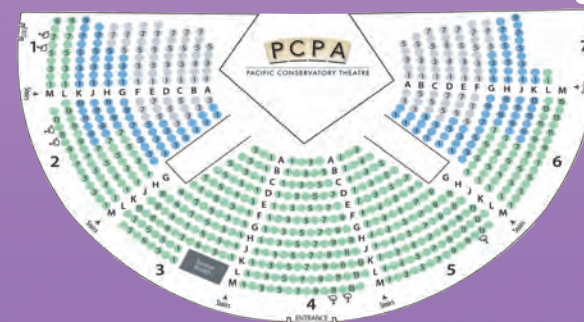

SOLVANG FESTIVAL THEATER • Solvang